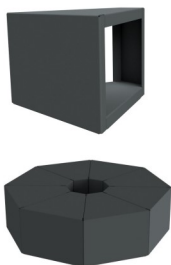

A close-up photograph of a dark blue, trapezoidal object. The object has a smooth, slightly reflective surface. A horizontal band of a lighter, textured material, possibly fabric or a different material, runs across the middle of the object. The lighting is dramatic, with strong highlights and deep shadows, emphasizing the geometric form and the texture of the band. The word "TRAPEZ" is printed in white, uppercase letters in the upper right corner of the image.

TRAPEZ

TRAPEZ

Skap en spennende møteplass. Det modulbaserte sittebenkssystemet kan kombineres etter ønske - kun fantasien begrenser!

Tlf.: +47 919 10 821

E-post: ordre@eskoleia.no

www.eskoleia.no

Vi leverer fremtidens oppbevaringsløsninger